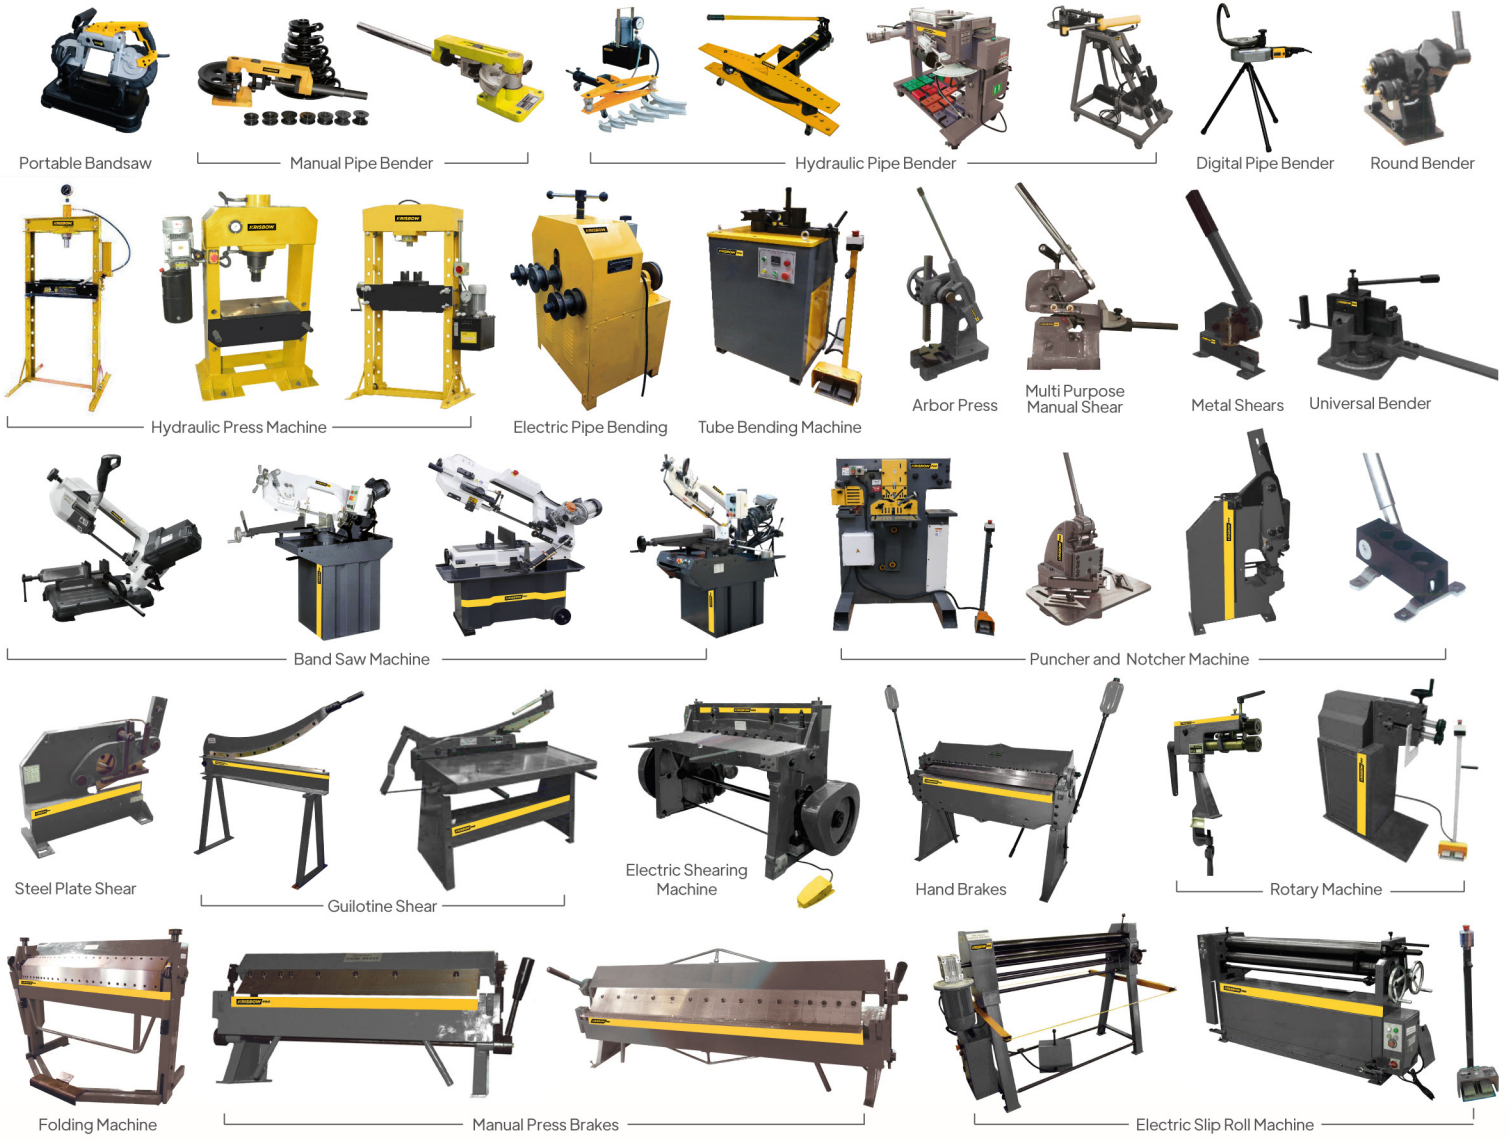

MACHINERY SHEET METAL