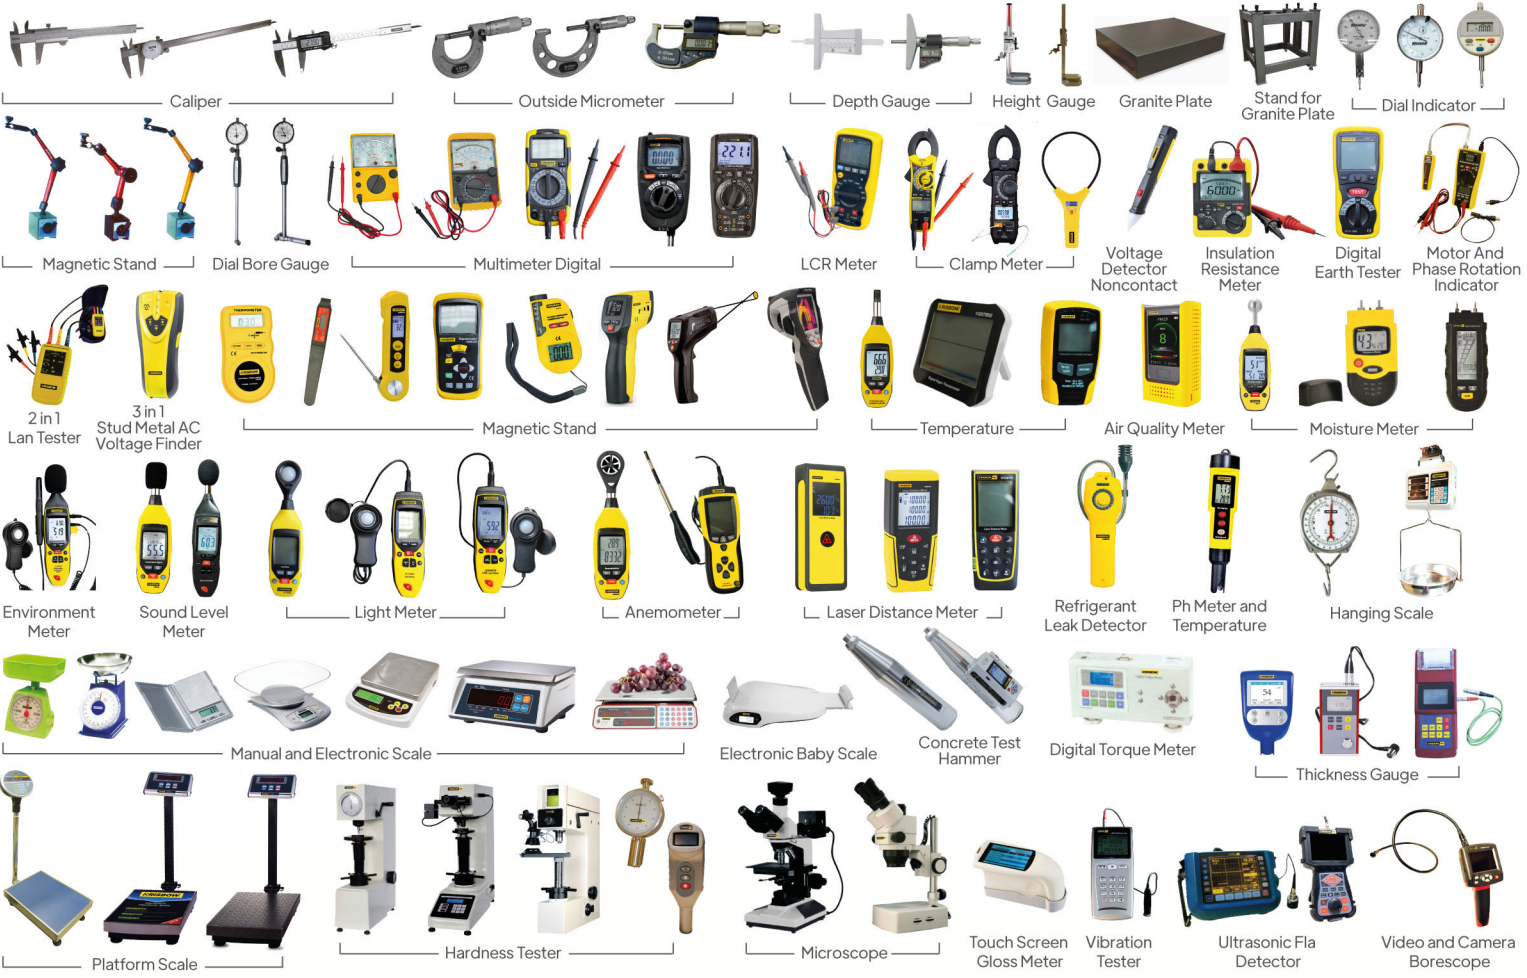

Water Pump

Drone Agri

Cultivator

Combine Harvester Mini

Optional Accessories Cultivator Gasoline and Diesel

MEASURING AND TESTING

MATERIAL HANDLING

Mast Lift

Articulating Boom Lift

Telescopic Boom Lift

Spider Boom Lift

Wheel Barrow

Hand Trolley and Hand Truck

Tool Cart

Six Wheel Narrow Cart

Connected Mover Dolly